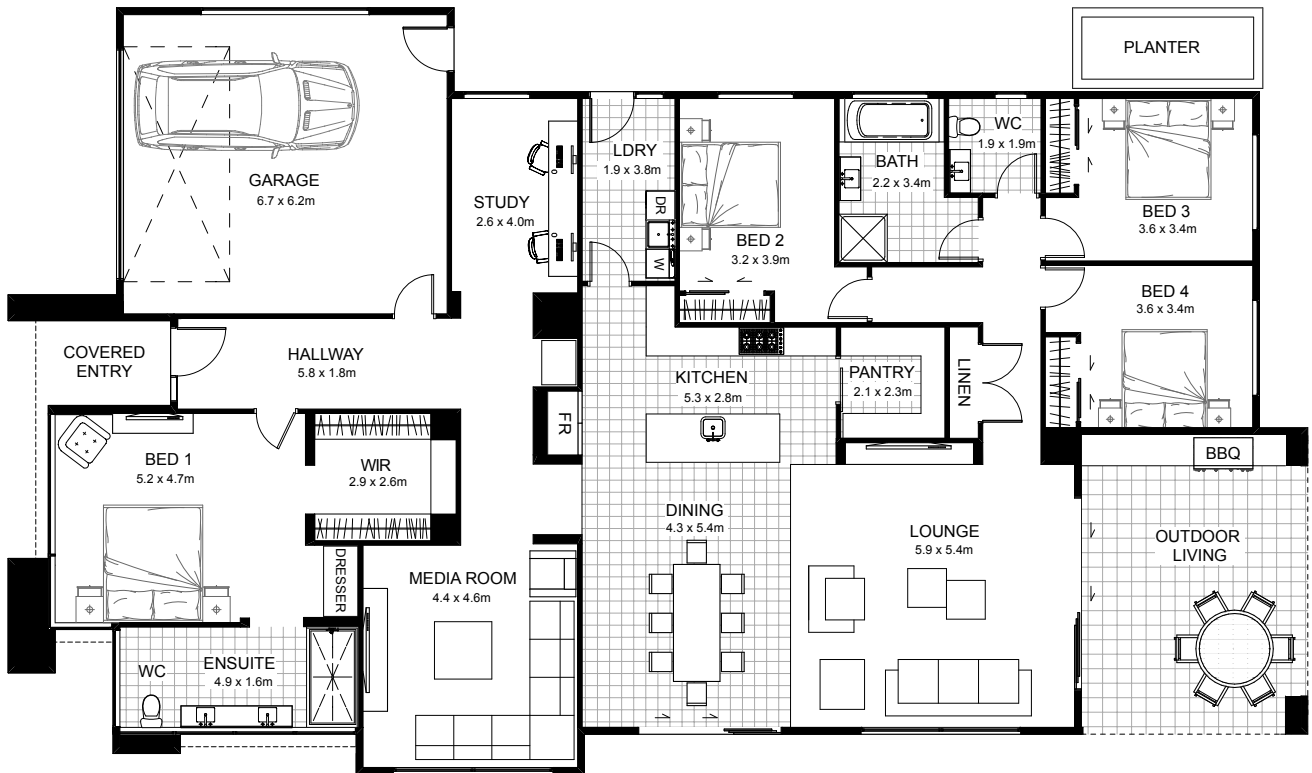

A perfect fusion between contemporary design, style and functionality. As a four bedroom family home, it offers the complete package with plenty of entertaining space with home theatre and open plan living that optimises natural light at every opportunity. Positioned near the entry is the master bedroom that promises a tranquil retreat separated from the remainder of the home. It boasts an impressive walk-in robe and inviting ensuite with double vanity, large shower and separate toilet. The kitchen and expansive living areas radiate a sense of warmth and openness that inspires and delights.