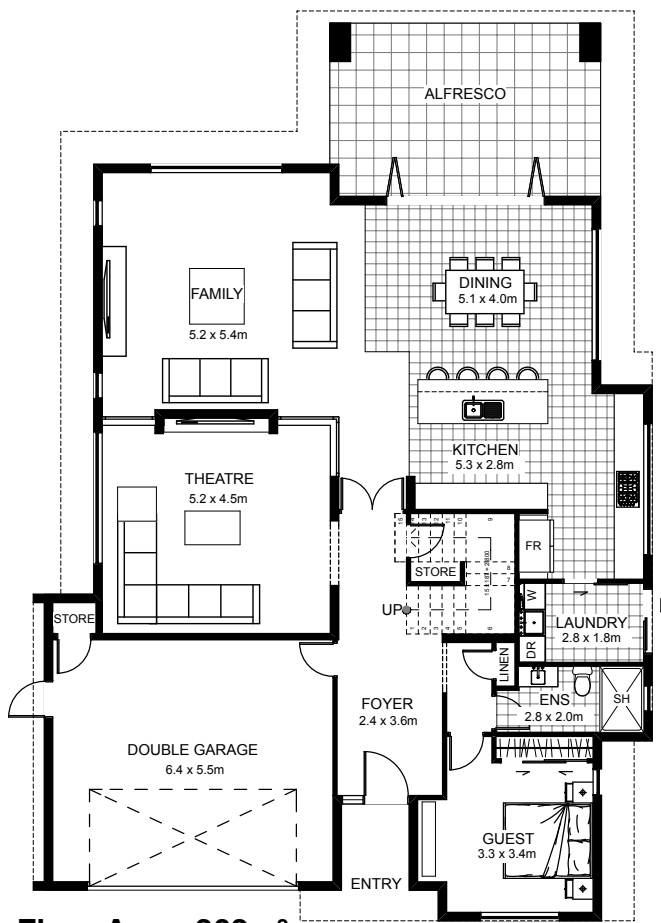

A sleek modernist two story home with great alfresco flow integrated into both levels. From a sunken home theatre to the upper living area complete with spacious balcony. With a guest bedroom downstairs and three bedrooms upstairs, this four bedroom home reflects everything that is effortlessly perfect.

Floor Area: 362m²

2
 3
 3
 3
 14.1m
 20.4m

© Barry Stewart Builders Ltd

Contact us:
 Ph: 03 215 4622
 Email: neil@barrystewart.co.nz
 www.barrystewart.co.nz

**BARRY
 STEWART
 HOMES**