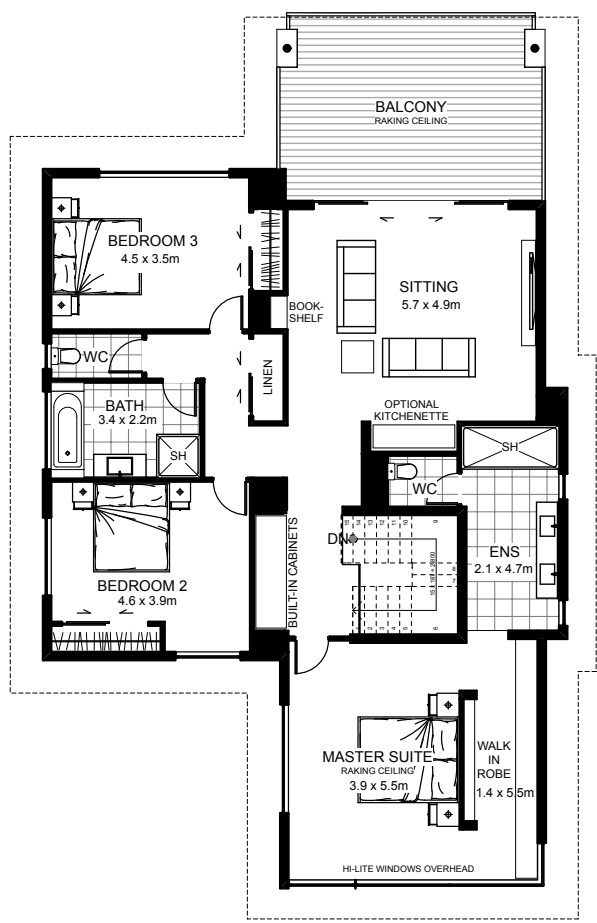

A sleek modernist two story home with great alfresco flow integrated into both levels. From a sunken home theatre to the upper living area complete with spacious balcony. With a guest bedroom downstairs and three bedrooms upstairs, this four bedroom home reflects everything that is effortlessly perfect.

Floor Area: 362m²

2
 3
 3
 3
 14.1m
 20.4m

© Barry Stewart Builders Ltd

Contact us:
 Ph: 03 215 4622
 Email: neil@barrystewart.co.nz
 www.barrystewart.co.nz

**BARRY
 STEWART
 HOMES**