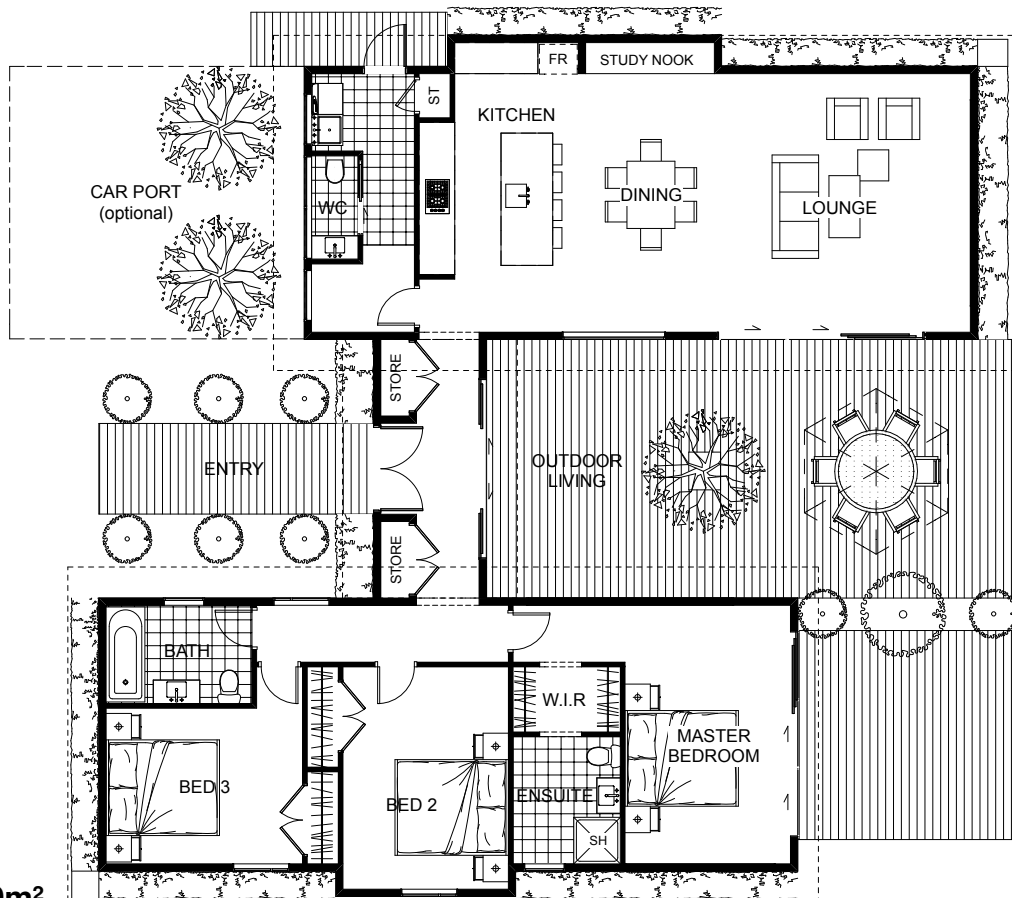

With a perfect dose of surroundings presented in the house from the large floor to ceiling windows and framing, this home reinforces its surroundings, giving off the feeling that it's a natural progression of the landscape. An open living area with kitchen, dining room, living room and study nook all blend into one great space. Featuring a carport/ optional garage, large wooden deck, one master and two bedrooms, this design is not only a work of art but a functional home.