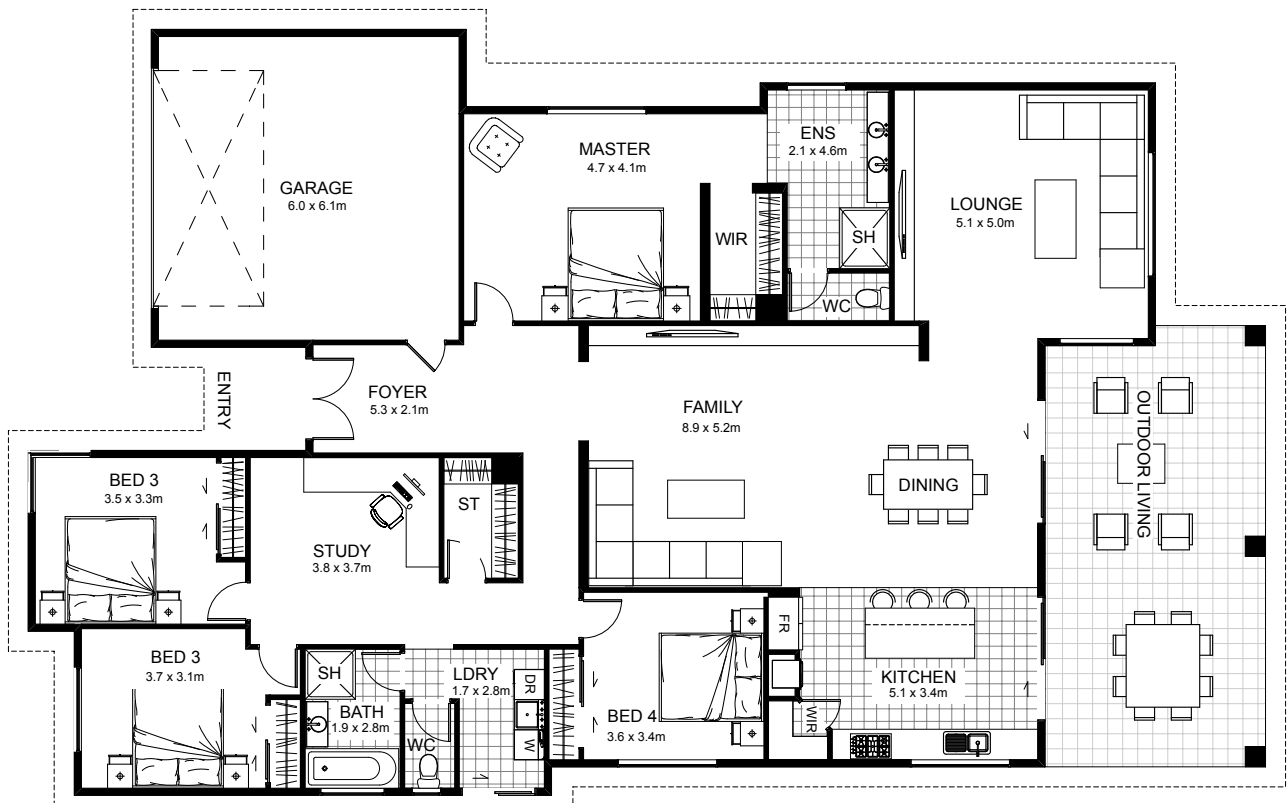

Discover sensational living with heart. The spacious dining, adjacent to the kitchen, opens to a spectacular double size alfresco making indoor-outdoor entertaining and relaxing a breeze. A massive lounge flows off the family/dining room with a recess giving privacy to the movie watches. The master suite is your own private retreat, and the separate family bedroom wing includes an activity zone the kids will love (also can be used and shown below as a study).